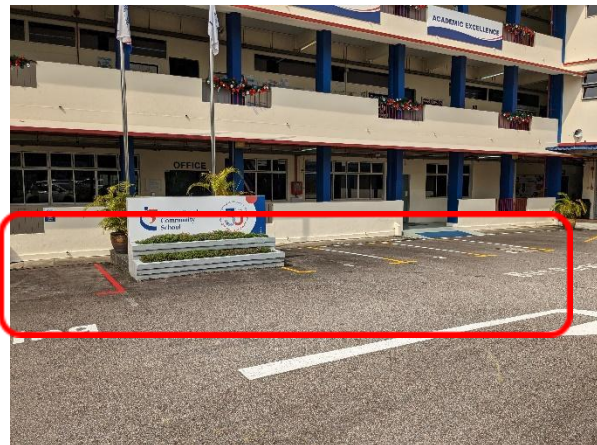

Parking at Gateway (International Community School)

We are allowed to park inside the school but only at designated lots. There are a total of **33 lots**.

These are shared with others who might be accessing the school on Sundays, and it is first come first serve.

(17 lots)

(16 Lots)

Strictly No parking in these lots. They are reserved for Teachers and Staff from ICS only.

Strictly NO parking along the roads (both sides) leading into the school.

If the carpark is full, you can also park at the nearby HDB along Clementi West Street 1, and parking is free.