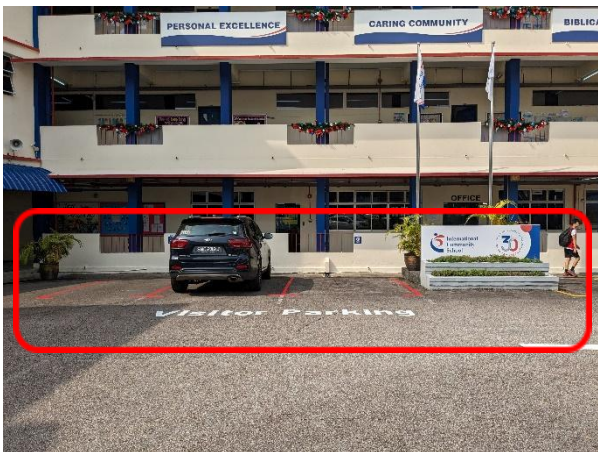

Parking at Gateway (International Community School)

We are allowed to park inside the school but only at designated lots. There are a total of **33 lots**.

These are shared with others who might be accessing the school on Sundays, and it is first come first serve.

(17 lots)

(16 Lots)

Strictly No parking in these lots. They are reserved for Teachers and Staff from ICS only.

Strictly NO parking along the roads (both sides) leading into the school.

If the carpark is full, you can also park at the nearby HDB along Clementi West Street 1, and parking is free.